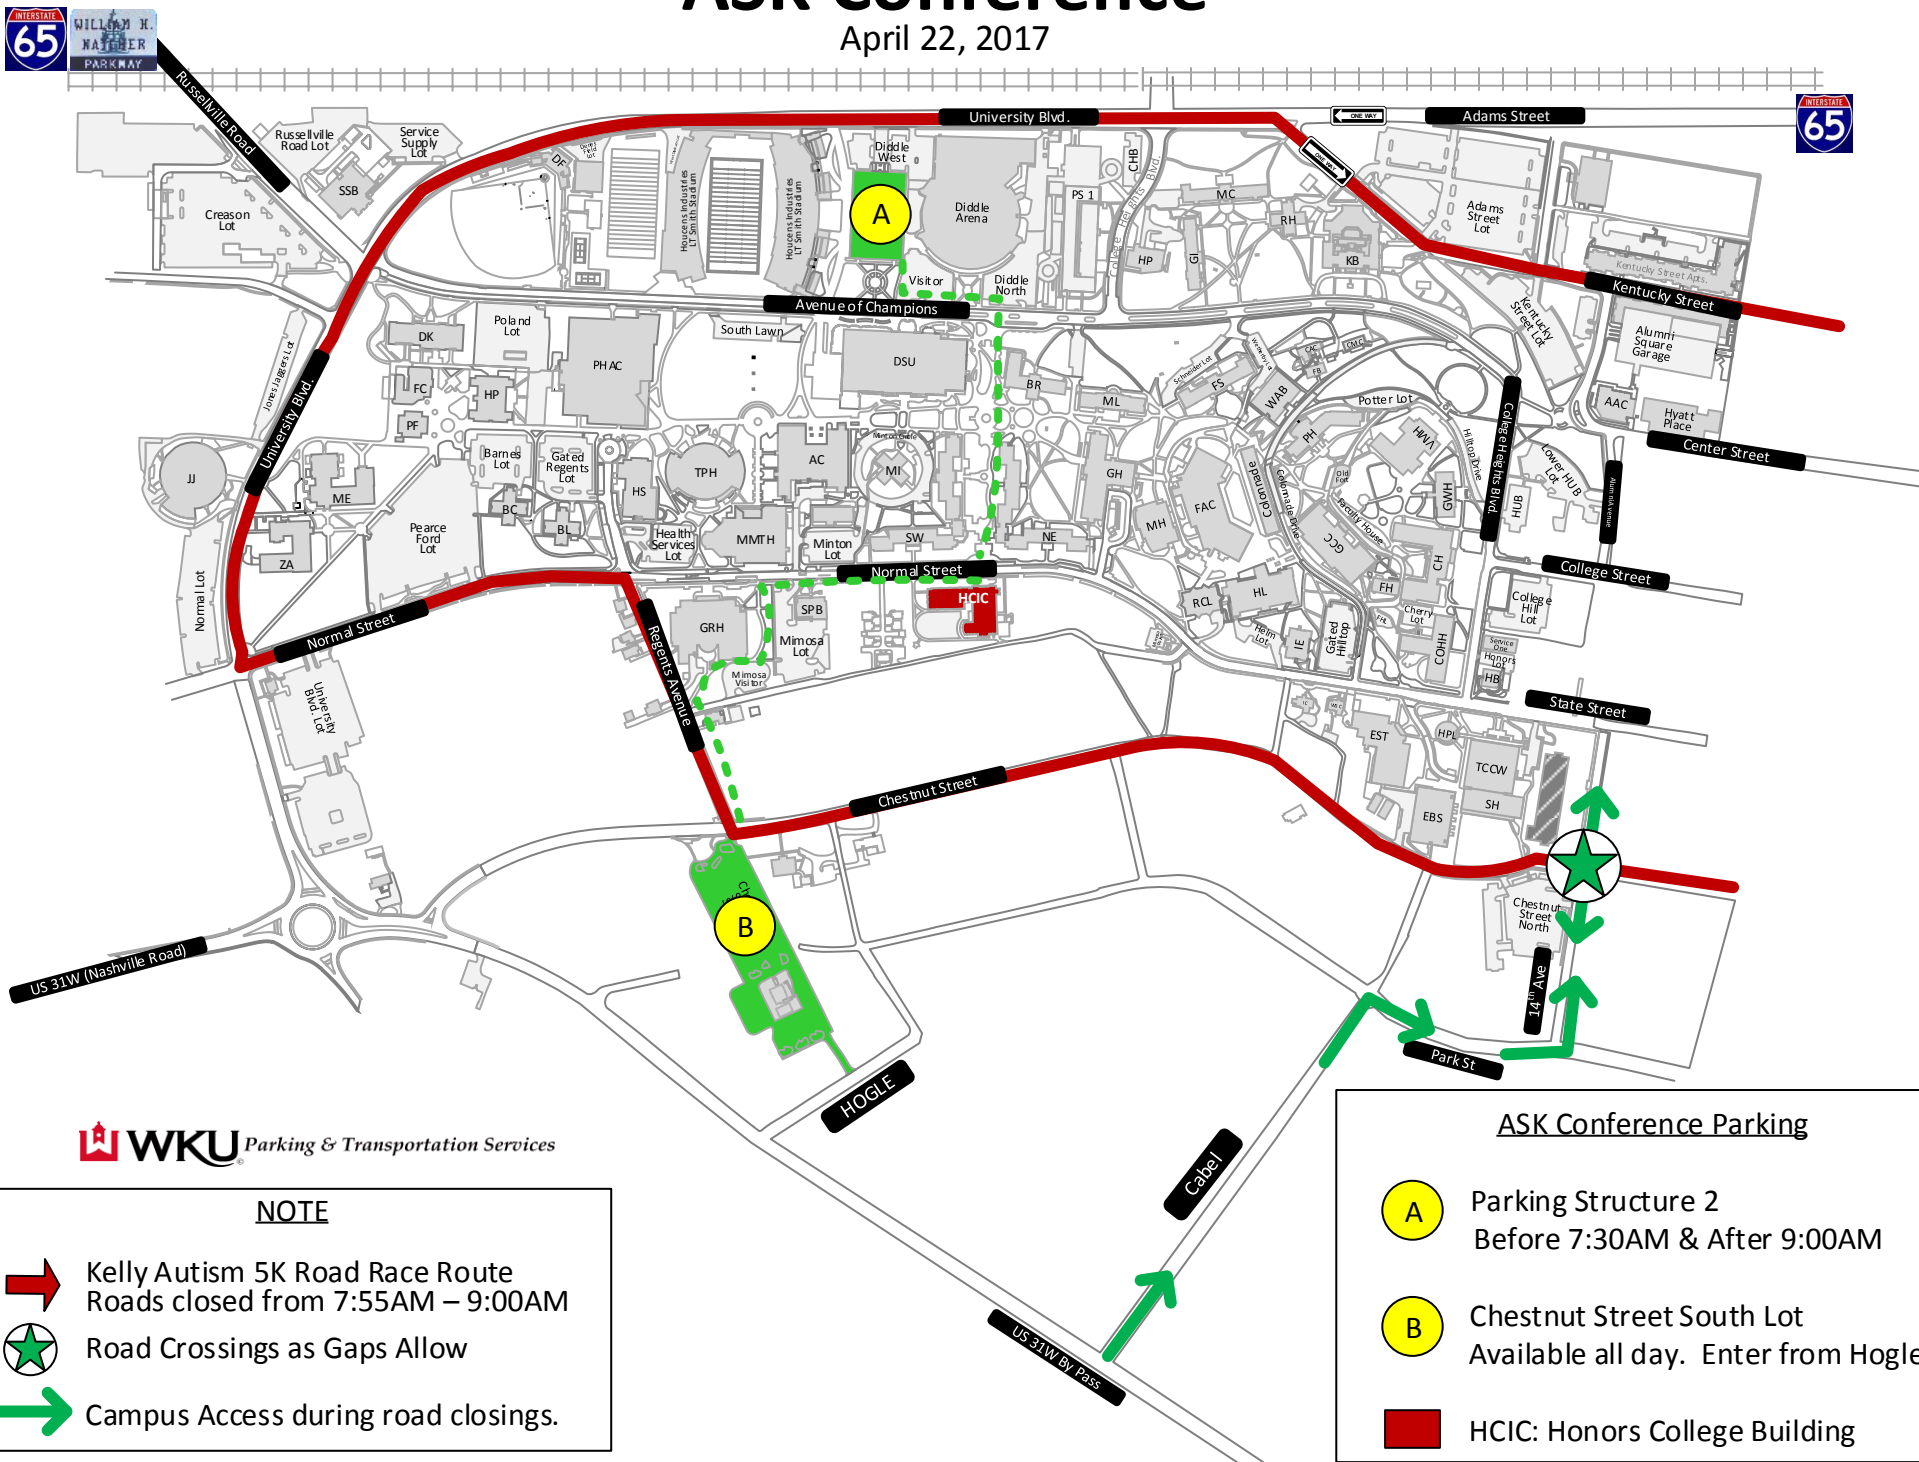

ASK Conference

April 22, 2017

WKU Parking & Transportation Services

NOTE

-  Kelly Autism 5K Road Race Route
Roads closed from 7:55AM – 9:00AM
-  Road Crossings as Gaps Allow
-  Campus Access during road closings.

ASK Conference Parking

-  Parking Structure 2
Before 7:30AM & After 9:00AM
-  Chestnut Street South Lot
Available all day. Enter from Hogle.
-  HCIC: Honors College Building